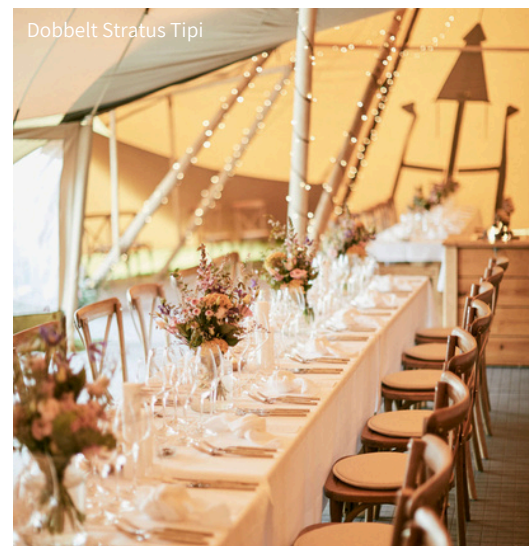

Stratus Tipi