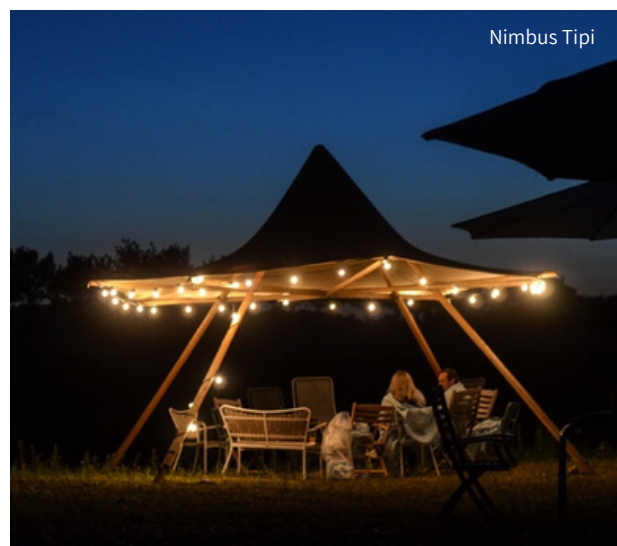

Mastetelt 10x22

Rund Bar

Nimbus Tipi

Stratus Tipi

Mastetelt 14x26

A woman in a white dress is laughing joyfully as a man in a light-colored shirt pulls a long, floral-patterned ribbon over her head. The scene is set in a dimly lit tent with warm, ambient lighting and colorful string lights in the background. The woman is seated on a wooden folding chair, and the man is standing to her left. The overall atmosphere is festive and intimate.