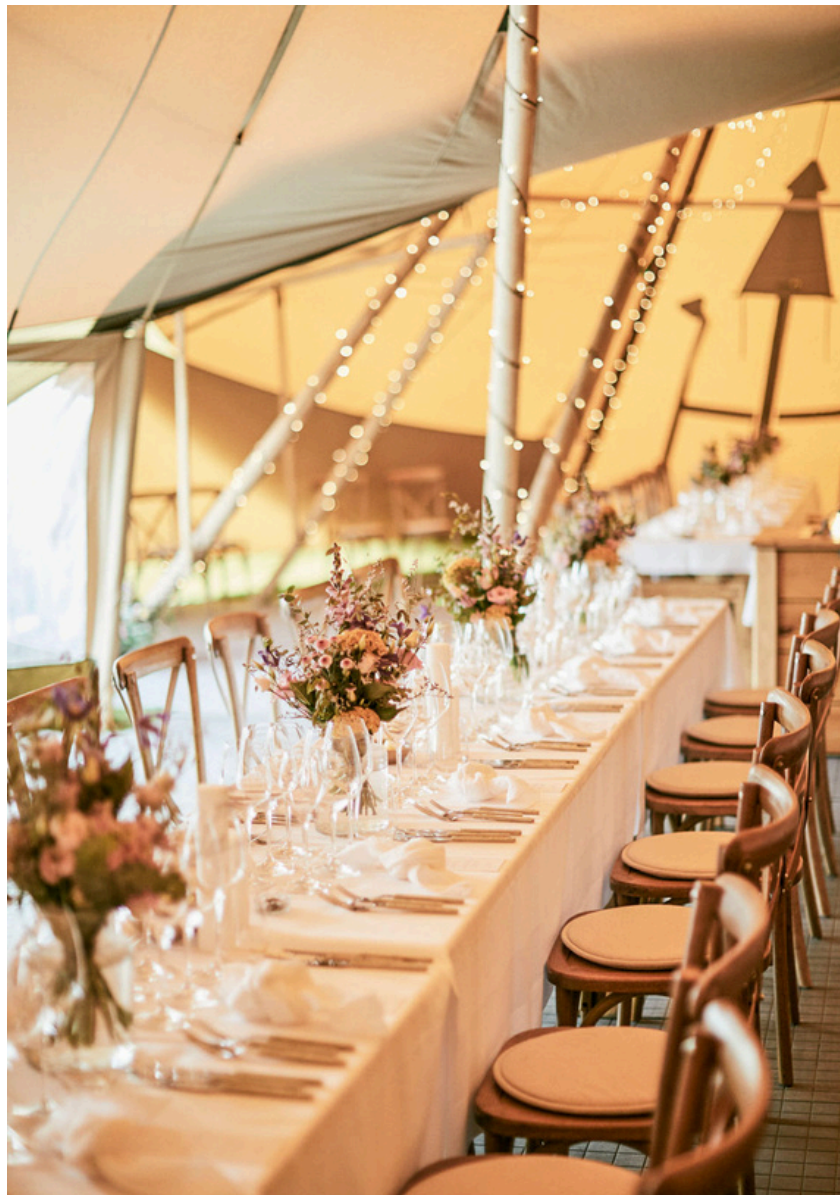

72 PERS. / 2 X STRATUS M. WALLFLEX & 1 X NIMBUS
12 x Tipi borde m. 72 Cross-back chairs, lyskæder fra top til tå
1 x Bålsted inkl. gas, 1 x Varmekanon inkl. brændstof, modulgulv &
1x halvrund bar

Service & blomster fra A table story
Fotos af Charlotte Eugenié
Afvikling af Brink Bryllup