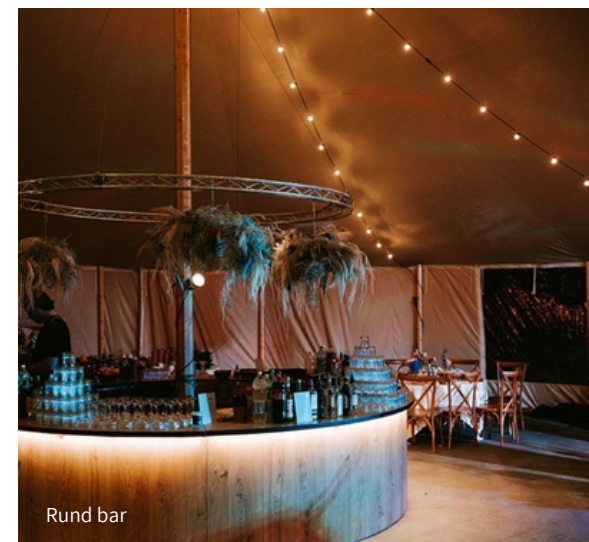

Stratus m/Diskokugle

Lyskæde allé

Gasbålsted

Mastetelt 10x22

Nimbus Tipi

Lyskæder Top-Til-Tå

Dobbelt Stratus Tipi

Rund bar

Mastetelt 10x22

Rund Bar

Nimbus Tipi

Stratus Tipi

Mastetelt 14x26

A woman in a white dress is laughing joyfully as a man in a light-colored shirt pulls a long, floral-patterned ribbon over her head. The scene is set in a dimly lit tent with warm, ambient lighting and colorful string lights in the background. The woman is seated on a wooden folding chair, and the man is standing to her left. The overall atmosphere is festive and intimate.